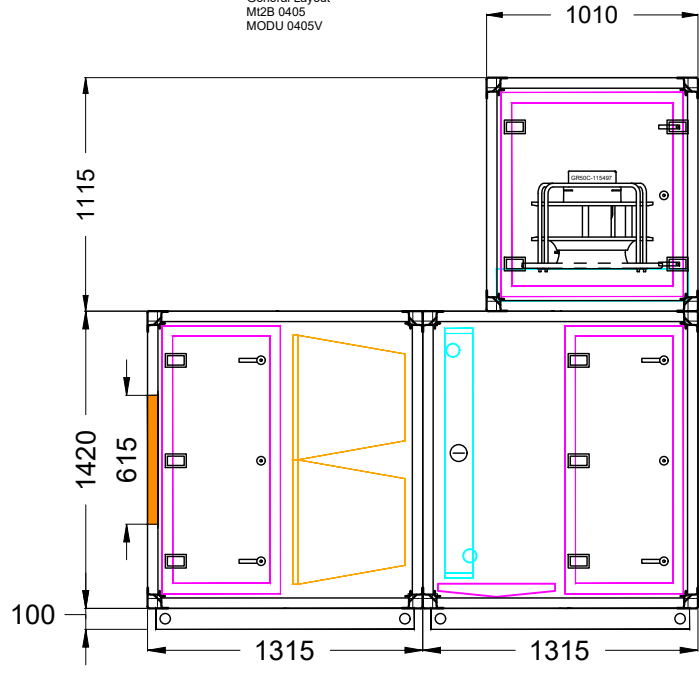

Right View

AIR DESIGN PTY. LTD. © A.C.N. 010 185 958
45 NESTOR DRIVE, MEADOWBROOK, QUEENSLAND, AUSTRALIA. 4131
TELEPHONE: (07) 32 999 888 FACSIMILE: (07) 32 999 800

UNLESS OTHERWISE SPECIFIED
DIMENSIONS ARE IN MILLIMETERS
BREAK AND DEBUR ALL SHARP EDGES

DO NOT SCALE DRAWING

00	Toh	21/11/2017	Initial Released
Rev	By	Date	Description

DRAWN: Toh	DATE: 21/11/2017	General Layout MODU 0405V	
CHKED: --	DATE: --	-	
APPRD: --	DATE: --	-	
DRAWING NO: -	REV: 00	SCALE: N.T.S.	SIZE: A3